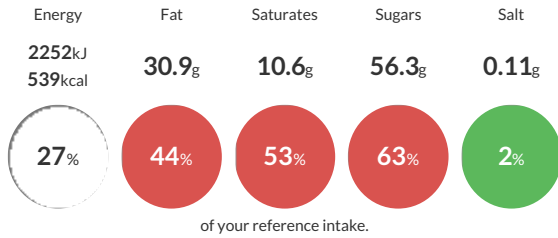

Supplier's Product Code :
Product Added :
Last Updated by Supplier :
erudus id :

XGB622622
31 May 2018
17 August 2023
02848ac200e047b6b37a425e212b621d

The information on the Erudus System has been supplied by the manufacturers of the products and, whilst the owners of the Erudus System take steps to ensure the information is regularly updated, they give no warranty and no guarantee that the information is accurate. Product information and ingredients may change, please always read product labels carefully in addition to using the information provided by Erudus One.

We do not accept liability for any inaccuracies or incorrect information contained on this site. Please visit <http://www.erudus.com/terms-and-conditions> for full terms and conditions.

Nutella Hazelnut and Chocolate Spread 1kg Piping Bag x 6

Short Product Name:
Hazelnut and Chocolate Spread

Pre-filled with 1kg of Nutella®, the piping bag comes ready to use, it's as easy as snip, pipe and serve. Perfect for filling and topping pastries and baked goods. Provided with a Nutella clip to securely close the piping bag. Recyclable.

Traded Unit GTIN: 08000500281437 Internal GTIN: 062020030375 Supplier: Ferrero UK Ltd Suppliers Product Code: XGB622622

Reference Intake

Each 100g portion contains:

Typical values per 100g : Energy 2252kJ 539kcal

Nutritional Information

Typical Values	Per 100g
Energy	2252kJ 539kCal
Carbohydrates	57.5g
of which sugars	56.3g
Fat	30.9g
of which saturates	10.6g
Fibre	3g
Protein	6.3g
Salt	0.11g