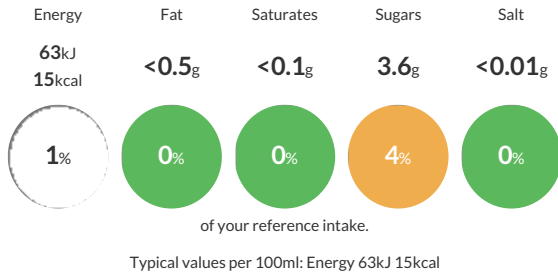

## Dalston's Peach Soda 330ml can

Short Product Name:  
Peach Soda

Real Squeezed Peach & Sparkling Water

Traded Unit GTIN: 15060494810655 Internal GTIN: 5060494810658 Supplier: Dalston's Soda Suppliers Product Code: CDPS008-24

### Reference Intake

Each 100ml portion contains:

### Nutritional Information

Typical Values	Per 100ml
Energy	63kJ 15kCal
Carbohydrates	3.7g
of which sugars	3.6g
Fat	<0.5g
of which saturates	<0.1g
Fibre	-g
Protein	<0.5g
Salt	<0.01g