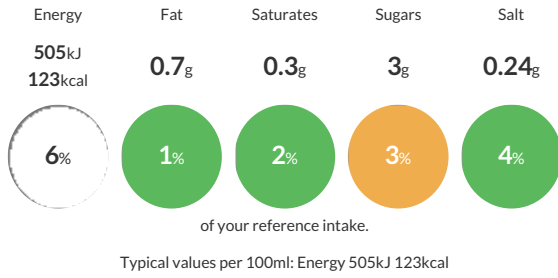

Each 100ml portion contains:

Nutritional Information

Typical Values	Per 100ml
Energy	505kJ 123kCal
Carbohydrates	3g
of which sugars	3g
Fat	0.7g
of which saturates	0.3g
Fibre	34.2g
Protein	8g
Salt	0.24g

Allergy Information