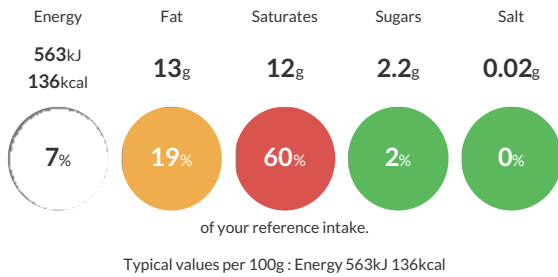

Reference Intake

Each 100g portion contains:

Nutritional Information

Typical Values	Per 100g
Energy	563kJ 136kCal
Carbohydrates	4g
of which sugars	2.2g
Fat	13g
of which saturates	12g
Fibre	<0.5g
Protein	0.8g
Salt	0.02g