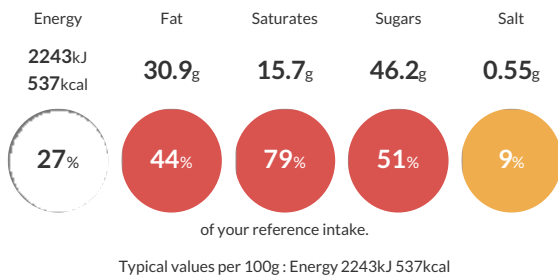

Short Product Name:

KIT KAT CHUNKY Peanut Butter 42g

Crisp wafer finger with a creamed peanut topping (19%) covered with milk chocolate (60%)

Traded Unit GTIN: **3800020485491** Internal GTIN: **3800020415009** Supplier: **Nestle UK** Suppliers Product Code: **12264513**

Reference Intake

Each 100g portion contains:

Nutritional Information

Typical Values	Per 100g
Energy	2243kJ 537kCal
Carbohydrates	54.1g
of which sugars	46.2g
Fat	30.9g
of which saturates	15.7g
Fibre	2.1g
Protein	9.7g
Salt	0.55g