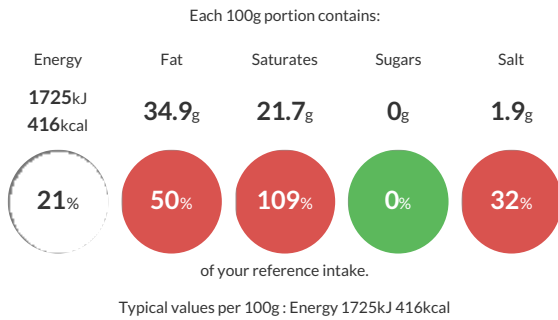

Supplier's Product Code :
Product Added :
Last Updated by Supplier :
erudus id :

10235297
15 April 2019
21 April 2021
0458632ca1534def95f4176003520b4d

The information on the Erudus System has been supplied by the manufacturers of the products and, whilst the owners of the Erudus System take steps to ensure the information is regularly updated, they give no warranty and no guarantee that the information is accurate. Product information and ingredients may change, please always read product labels carefully in addition to using the information provided by Erudus One.

We do not accept liability for any inaccuracies or incorrect information contained on this site. Please visit <http://www.erudus.com/terms-and-conditions> for full terms and conditions.

White Mature Cheddar 90x90x20g 6x1kg

Short Product Name:
White Mature Cheddar

90x90x20g slices of pale yellow coloured cheddar cheese packed in clear base web film, 550µm, heat sealed with combination of either clear or blue PA/EVOH/PE sealing film

Traded Unit GTIN: - Internal GTIN: Supplier: Dairygold Food Ingredients Suppliers Product Code: 10235297

Reference Intake

Nutritional Information

Typical Values	Per 100g
Energy	1725kJ 416kCal
Carbohydrates	0.1g
of which sugars	0g
Fat	34.9g
of which saturates	21.7g
Fibre	0g
Protein	25.4g
Salt	1.9g

Allergy Information

Key: Contains May Contain

Does Not Contain Cereal/Gluten	Contains Milk	Does Not Contain Eggs	Does Not Contain Peanuts	Does Not Contain Nuts	Does Not Contain Crustaceans	Does Not Contain Mustard
Does Not Contain Fish	Does Not Contain Lupin	Does Not Contain Sesame	Does Not Contain Celery	Does Not Contain Soya	Does Not Contain Molluscs	Does Not Contain Sulphur Dioxide

Gluten Claim

Gluten content is less than 20ppm.

Ingredients

Cheddar cheese (MILK)

Dietary Information

Key: Suitable for

Suitable for Vegetarian	May not be suitable for Vegan	May not be suitable for Kosher	May not be suitable for Halal	Suitable for Coeliac