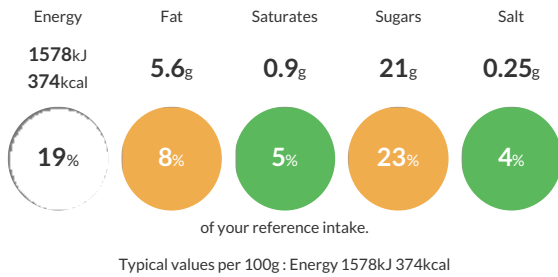

Reference Intake

Each 100g portion contains:

Nutritional Information

Typical Values	Per 100g
Energy	1578kJ 374kCal
Carbohydrates	66g
of which sugars	21g
Fat	5.6g
of which saturates	0.9g
Fibre	7.7g
Protein	11g
Salt	0.25g