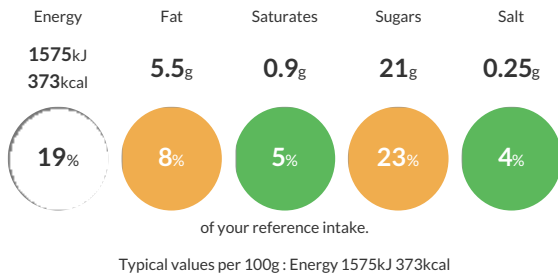

Traded Unit GTIN: **05010029226416** Internal GTIN: **5010029226409** Supplier: **Weetabix Ltd** Suppliers Product Code: **09687**

Reference Intake

Each 100g portion contains:

Nutritional Information

Typical Values	Per 100g
Energy	1575kJ 373kCal
Carbohydrates	66g
of which sugars	21g
Fat	5.5g
of which saturates	0.9g
Fibre	7.7g
Protein	11g
Salt	0.25g