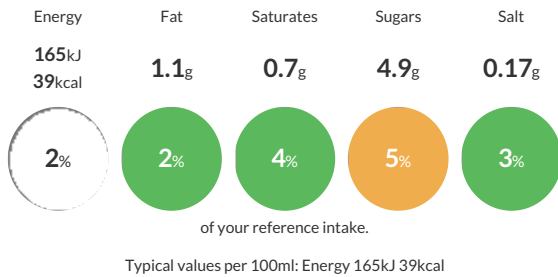

Traded Unit GTIN: 4000349860095 Internal GTIN: 4000349860088 Supplier: Jimmy's Iced Coffee Ltd Suppliers Product Code: 911050

Reference Intake

Each 100ml portion contains:

Nutritional Information

Typical Values	Per 100ml
Energy	165kJ 39kCal
Carbohydrates	4.9g
of which sugars	4.9g
Fat	1.1g
of which saturates	0.7g
Fibre	-g
Protein	2.2g
Salt	0.17g