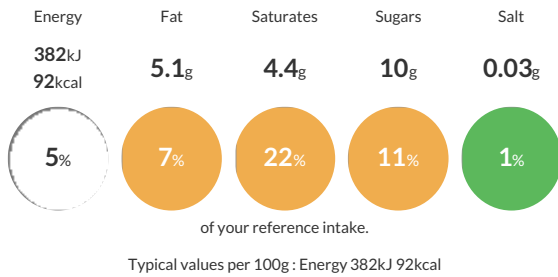

Reference Intake

Each 100g portion contains:

Nutritional Information

Typical Values	Per 100g
Energy	382kJ 92kCal
Carbohydrates	10g
of which sugars	10g
Fat	5.1g
of which saturates	4.4g
Fibre	<0.5g
Protein	0.7g
Salt	0.03g