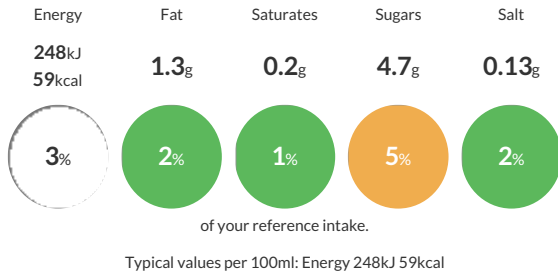

Traded Unit GTIN: 4000349310033 Internal GTIN: 4000349310026 Supplier : Jimmy's Iced Coffee Ltd Suppliers Product Code: 911650

Reference Intake

Each 100ml portion contains:

Nutritional Information

Typical Values	Per 100ml
Energy	248kJ 59kCal
Carbohydrates	10g
of which sugars	4.7g
Fat	1.3g
of which saturates	0.2g
Fibre	0g
Protein	0.8g
Salt	0.13g