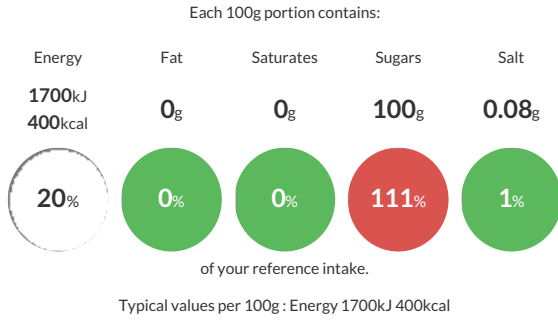

Supplier's Product Code :
Product Added :
Last Updated by Supplier :
erudus id :

413172
24 October 2017
05 November 2020
09941c5f48a046c79f309be8c854b1e2

The information on the Erudus System has been supplied by the manufacturers of the products and, whilst the owners of the Erudus System take steps to ensure the information is regularly updated, they give no warranty and no guarantee that the information is accurate. Product information and ingredients may change, please always read product labels carefully in addition to using the information provided by Erudus One.

We do not accept liability for any inaccuracies or incorrect information contained on this site. Please visit <http://www.erudus.com/terms-and-conditions> for full terms and conditions.

FLO FAIRTRADE DARK S BROWN 10X500G 6075

Short Product Name:

A moist sugar with fine, quick dissolving crystals and a dark brown appearance. The moisture, colour & flavour come from molasses extracted as part of the cane sugar refining process.

Traded Unit GTIN: **5010115024759** Internal GTIN: **5010115924752** Supplier : **Tate & Lyle Sugars** Suppliers Product Code : **413172**

Reference Intake

Nutritional Information

Typical Values	Per 100g
Energy	1700kJ 400kCal
Carbohydrates	100g
of which sugars	100g
Fat	0g
of which saturates	0g
Fibre	0g
Protein	0.1g
Salt	0.08g