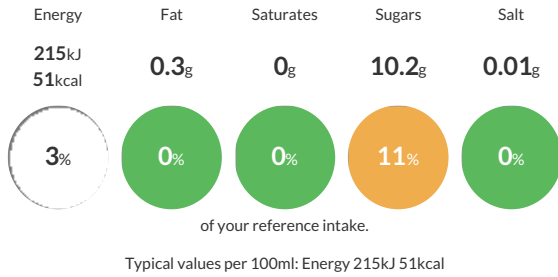

Short Product Name:

Mixed Top 6 Fruit 6 X 5 X 140g (Multipack)

5 x 140g - Pash N Shoot 5 x 140g - Berry Go Round 5 x 140g - Big 5 5 x 140g - Cherry Poppins 5 x 140g - Coco Loco 5 x 140g - Strawberry Split

Traded Unit GTIN: 5060280584848 Internal GTIN: Supplier: Love Struck Suppliers Product Code: 5540

Reference Intake

Each 100ml portion contains:

Nutritional Information

Typical Values	Per 100ml
Energy	215kJ 51kCal
Carbohydrates	10.3g
of which sugars	10.2g
Fat	0.3g
of which saturates	0g
Fibre	2.2g
Protein	0.6g
Salt	0.01g