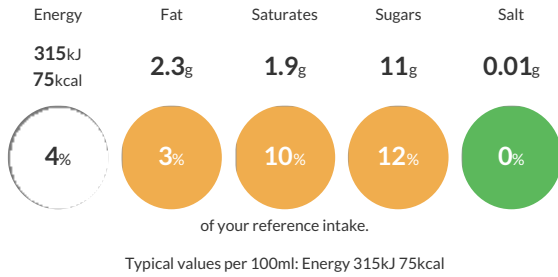

Traded Unit GTIN: **5060280584848** Internal GTIN: Supplier: **Love Struck** Suppliers Product Code: **5540**

Reference Intake

Each 100ml portion contains:

Nutritional Information

Typical Values	Per 100ml
Energy	268kJ 63kCal
Carbohydrates	13.1g
of which sugars	12g
Fat	0.3g
of which saturates	0g
Fibre	2.6g
Protein	0.8g
Salt	0g

Allergy Information

Key: **Contains** **May Contain**

Dietary Information

Key: **Suitable for**

Ingredients

IQF Strawberry, IQF Banana

Mixed Top 6 Fruit 6 x5 140 - Coco Loco

Short Product Name:

Reference Intake

Each 100ml portion contains:

Nutritional Information

Typical Values	Per 100ml
Energy	315kJ 75kCal
Carbohydrates	11.8g
of which sugars	11g
Fat	2.3g
of which saturates	1.9g
Fibre	2g
Protein	1.1g
Salt	0.01g