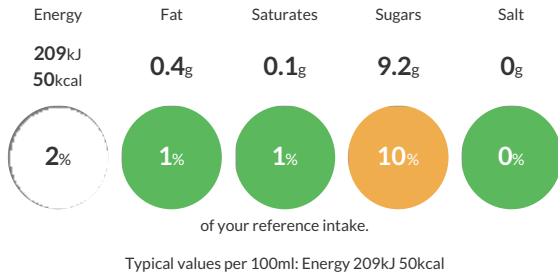

Allergy Information

Key: Contains May Contain

Dietary Information

Key: Suitable for

Ingredients

IQF Mango, IQF Pineapple, IQF Seedless Passionfruit

Mixed Top 6 Fruit 6 x5 140 - Cherry Poppins

Short Product Name:

Reference Intake

Each 100ml portion contains:

Nutritional Information

Typical Values	Per 100ml
Energy	209kJ 50kCal
Carbohydrates	9.5g
of which sugars	9.2g
Fat	0.4g
of which saturates	0.1g
Fibre	2.5g
Protein	0.8g
Salt	0g