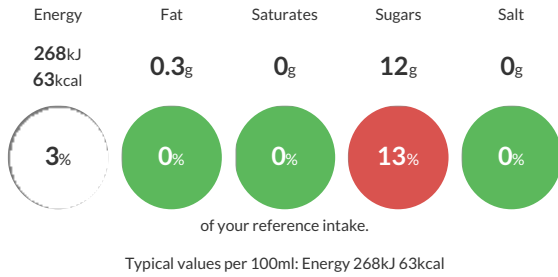

Allergy Information

Key: **Contains** **May Contain**

Dietary Information

Key: **Suitable for**

Ingredients

IQF Strawberry, IQF Sour Cherries, IQF Mango, IQF Banana, IQF Blackcurrants, IQF Raspberries

Mixed Top 6 Fruit 6 x5 140 - Strawberry Split

Short Product Name:

Mixed Top 6 Fruit 6 X 5 X 140g (Multipack)

5 x 140g - Pash N Shoot 5 x 140g - Berry Go Round 5 x 140g - Big 5 5 x 140g - Cherry Poppins 5 x 140g - Coco Loco 5 x 140g - Strawberry Split

Traded Unit GTIN: **5060280584848** Internal GTIN: Supplier: **Love Struck** Suppliers Product Code: **5540**

Reference Intake

Each 100ml portion contains:

Nutritional Information

Typical Values	Per 100ml
Energy	268kJ 63kCal
Carbohydrates	13.1g
of which sugars	12g
Fat	0.3g
of which saturates	0g
Fibre	2.6g
Protein	0.8g
Salt	0g