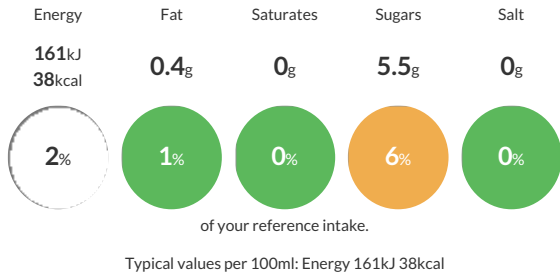

Mixed Top 6 Fruit 6 x5 140 - Berry Go Round

Short Product Name:

Mixed Top 6 Fruit 6 X 5 X 140g (Multipack)

5 x 140g - Pash N Shoot 5 x 140g - Berry Go Round 5 x 140g - Big 5 5 x 140g - Cherry Poppins 5 x 140g - Coco Loco 5 x 140g - Strawberry Split

Traded Unit GTIN: **5060280584848** Internal GTIN: Supplier: **Love Struck** Suppliers Product Code: **5540**

Reference Intake

Each 100ml portion contains:

Nutritional Information

Typical Values	Per 100ml
Energy	161kJ 38kCal
Carbohydrates	5.5g
of which sugars	5.5g
Fat	0.4g
of which saturates	0g
Fibre	4.9g
Protein	0.9g
Salt	0g