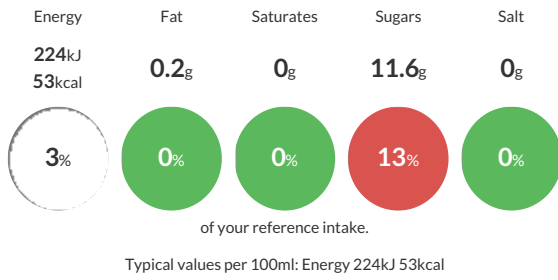

Short Product Name:

Mixed Top 6 Fruit 6 X 5 X 140g (Multipack)

5 x 140g - Pash N Shoot 5 x 140g - Berry Go Round 5 x 140g - Big 5 5 x 140g - Cherry Poppins 5 x 140g - Coco Loco 5 x 140g - Strawberry Split

Traded Unit GTIN: 5060280584848 Internal GTIN: Supplier: Love Struck Suppliers Product Code: 5540

Reference Intake

Each 100ml portion contains:

Nutritional Information

Typical Values	Per 100ml
Energy	224kJ 53kCal
Carbohydrates	11.8g
of which sugars	11.6g
Fat	0.2g
of which saturates	0g
Fibre	1.5g
Protein	0.9g
Salt	0g

Allergy Information

Key: Contains May Contain

Dietary Information

Key: Suitable for

Ingredients

IQF Mango, IQF Pineapple, IQF Seedless Passionfruit

Mixed Top 6 Fruit 6 x5 140 - Cherry Poppins

Short Product Name: