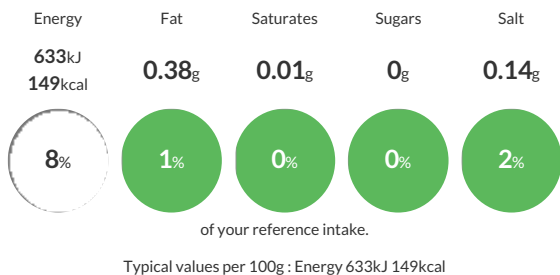

Supplier's Product Code :
Product Added :
Last Updated by Supplier :
erudus id :

014229 / RIJ003 / 1002653
20 August 2024
20 August 2024
0b4de024bad449398005ceabaf373ab0

The information on the **Erudus System** has been supplied by the manufacturers of the products and, whilst the owners of the Erudus System take steps to ensure the information is regularly updated, they give no warranty and no guarantee that the information is accurate. Product information and ingredients may change, please always read product labels carefully in addition to using the information provided by Erudus One.

Ardo White rice 36x200

Short Product Name:
White rice

Quick frozen white rice is prepared from the species *Oryza sativa*, by an appropriate cooking and freezing process to give a free flowing product. The rice is fully cooked and immediately frozen to below -18°C.

Traded Unit GTIN: **05011609243571** Internal GTIN: **5011609243571** Supplier: **Ardo UK** Suppliers Product Code: **014229 / RIJ003 / 1002653**

Reference Intake

Each 100g portion contains:

Nutritional Information

Typical Values	Per 100g
Energy	633kJ 149kCal
Carbohydrates	33.2g
of which sugars	0g
Fat	0.38g
of which saturates	0.01g
Fibre	0.67g
Protein	2.87g
Salt	0.14g