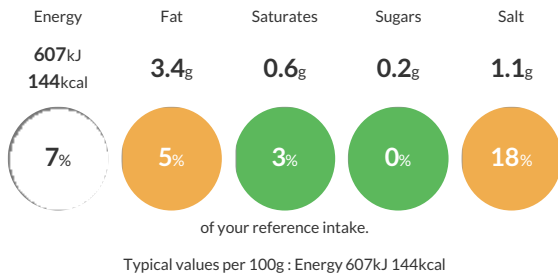

Reference Intake

Each 100g portion contains:

Nutritional Information

Typical Values	Per 100g
Energy	607kJ 144kCal
Carbohydrates	1.8g
of which sugars	0.2g
Fat	3.4g
of which saturates	0.6g
Fibre	4.3g
Protein	24g
Salt	1.1g