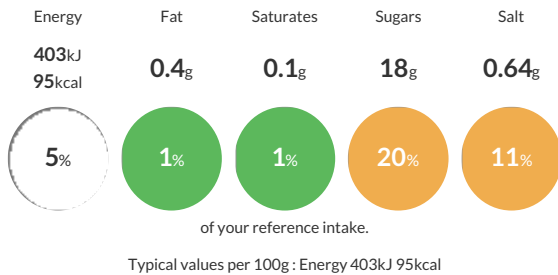

Reference Intake

Each 100g portion contains:

Nutritional Information

| Typical Values | Per 100g |
|--------------------|-----------------|
| Energy | 403kJ 95kCal |
| Carbohydrates | 23g |
| of which sugars | 18g |
| Fat | 0.4g |
| of which saturates | 0.1g |
| Fibre | 0.5g |
| Protein | 0g |
| Salt | 0.64g |