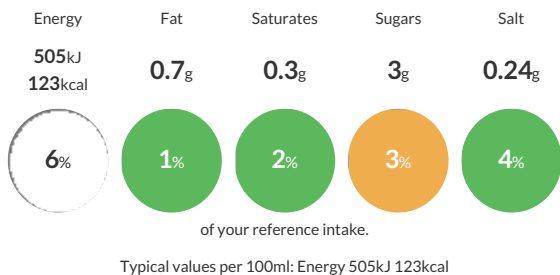

Supplier's Product Code :
Product Added :
Last Updated by Supplier :
erudus id :

12339246
23 April 2024
23 April 2024
1010e068ac434396a78d899aeb95b8e0

The information on the Erudus System has been supplied by the manufacturers of the products and, whilst the owners of the Erudus System take steps to ensure the information is regularly updated, they give no warranty and no guarantee that the information is accurate. Product information and ingredients may change, please always read product labels carefully in addition to using the information provided by Erudus One.

NESCAFE GOLD BLEND 6X500G

Short Product Name:
NESCAFE GOLD BLEND 500G

Freeze-dried soluble coffee with finely ground roasted coffee.

Traded Unit GTIN: 07613035301658 Internal GTIN: 7613035301641 Supplier: Nestle UK Suppliers Product Code: 12339246

Reference Intake

Each 100ml portion contains:

Nutritional Information

Typical Values	Per 100ml
Energy	505kJ 123kCal
Carbohydrates	3g
of which sugars	3g
Fat	0.7g
of which saturates	0.3g
Fibre	34.2g
Protein	8g
Salt	0.24g