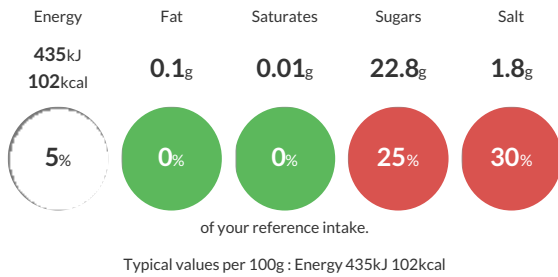

Supplier's Product Code :
Product Added :
Last Updated by Supplier :
erudus id :

76003274
22 April 2024
22 April 2024
10cf51b85d5d4167b5b4fbcc5c584a3

The information on the [Erudus System](#) has been supplied by the manufacturers of the products and, whilst the owners of the Erudus System take steps to ensure the information is regularly updated, they give no warranty and no guarantee that the information is accurate. Product information and ingredients may change, please always read product labels carefully in addition to using the information provided by Erudus One.

We do not accept liability for any inaccuracies or incorrect information contained on this site. Please visit <http://www.erudus.com/terms-and-conditions> for full terms and conditions.

Heinz Tomato Ketchup Dip Pot (100) 25g

Short Product Name:
Tomato Ketchup

Tomato ketchup

Traded Unit GTIN: **05413226550122** Internal GTIN: **5413226550122** Supplier : **H.J. Heinz** Suppliers Product Code : **76003274**

Reference Intake

Each 100g portion contains:

Nutritional Information

Typical Values	Per 100g
Energy	435kJ 102kCal
Carbohydrates	23.2g
of which sugars	22.8g
Fat	0.1g
of which saturates	0.01g
Fibre	-g
Protein	1.2g
Salt	1.8g