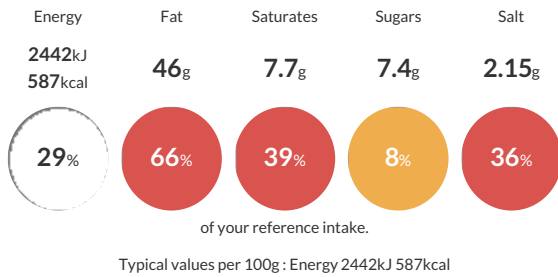

### Reference Intake

Each 100g portion contains:

### Nutritional Information

Typical Values	Per 100g
Energy	2442kJ 587kCal
Carbohydrates	16.9g
of which sugars	7.4g
Fat	46g
of which saturates	7.7g
Fibre	7.3g
Protein	20.7g
Salt	2.15g