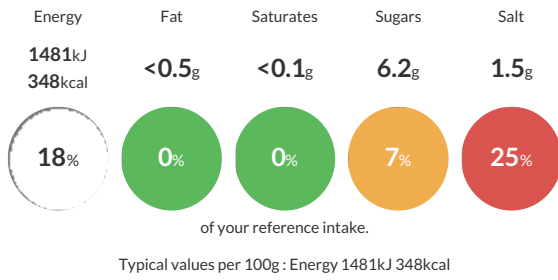

Supplier's Product Code :
Product Added :
Last Updated by Supplier :
erudus id :

030033
31 October 2018
15 August 2022
127c3f33f896458a964fb8e11a0636b2

The information on the Erudus System has been supplied by the manufacturers of the products and, whilst the owners of the Erudus System take steps to ensure the information is regularly updated, they give no warranty and no guarantee that the information is accurate. Product information and ingredients may change, please always read product labels carefully in addition to using the information provided by Erudus One.

We do not accept liability for any inaccuracies or incorrect information contained on this site. Please visit <http://www.erudus.com/terms-and-conditions> for full terms and conditions.

Blue Dragon Sushi Nori 5 sheets 15x11g

Short Product Name:
Sushi Nori

Roasted Seaweed

Traded Unit GTIN: 05015612906904 Internal GTIN: 5010338303006 Supplier: AB World Suppliers Product Code: 030033

Reference Intake

Each 100g portion contains: