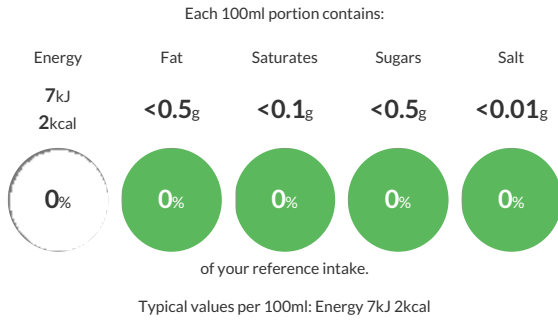

Supplier's Product Code :
Product Added :
Last Updated by Supplier :
erudus id :

20251C12013
12 September 2023
12 September 2023
1407e48543564699b1dd54bfd6d6e3dc

The information on the Erudus System has been supplied by the manufacturers of the products and, whilst the owners of the Erudus System take steps to ensure the information is regularly updated, they give no warranty and no guarantee that the information is accurate. Product information and ingredients may change, please always read product labels carefully in addition to using the information provided by Erudus One.

We do not accept liability for any inaccuracies or incorrect information contained on this site. Please visit <http://www.erudus.com/terms-and-conditions> for full terms and conditions.

Remedy Drinks Orange Squeeze 250ml

Our take on the classic orange soda. Juicy, fresh and filled with zingy goodness. Already likened to an orange Sunnyboy and that certain orange fizzy that starts with an F. One sip of this limited batch booch, and you'll be transported straight back to your grade three birthday party: dodgy hotdogs, party pies and enough cans of orange fizzy to fuel an army.

Traded Unit GTIN: **29350271003350** Internal GTIN: **9350271003356** Supplier: **Remedy Drinks UK Ltd** Suppliers Product Code: **20251C12013**

Reference Intake

Nutritional Information

Typical Values	Per 100ml
Energy	7kJ 2kCal
Carbohydrates	1.6g
of which sugars	<0.5g
Fat	<0.5g
of which saturates	<0.1g
Fibre	<0.5g
Protein	<0.5g
Salt	<0.01g

Allergy Information

Key: **Contains** **May Contain**

Does Not Contain Cereal/Gluten	Does Not Contain Milk	Does Not Contain Eggs	Does Not Contain Peanuts	Does Not Contain Nuts	Does Not Contain Crustaceans	Does Not Contain Mustard
Does Not Contain Fish	Does Not Contain Lupin	Does Not Contain Sesame	Does Not Contain Celery	Does Not Contain Soya	Does Not Contain Molluscs	Does Not Contain Sulphur Dioxide

Gluten Claim

Gluten content is less than 20ppm.

Ingredients

Raw Kombucha, Carbonated water, sugar, black tea leaves, green tea leaves, traditional Kombucha culture, flavour enhancer: erythritol, hibiscus tea, natural orange flavouring, natural blood orange flavouring, natural lemon flavouring, sweetener: steviol glycosides.

Dietary Information

Key: **Suitable for**

May not be suitable for Vegetarian	May not be suitable for Vegan	May not be suitable for Kosher	May not be suitable for Halal	May not be suitable for Coeliac