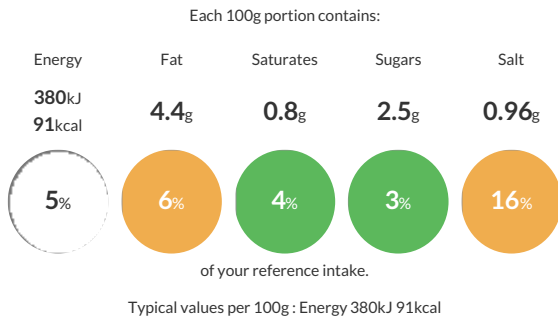

Supplier's Product Code :
Product Added :
Last Updated by Supplier :
erudus id :

BeGo 4x2kg
14 October 2019
07 June 2023
1560711aed544e45a728eaaf6e455497

The information on the Erudus System has been supplied by the manufacturers of the products and, whilst the owners of the Erudus System take steps to ensure the information is regularly updated, they give no warranty and no guarantee that the information is accurate. Product information and ingredients may change, please always read product labels carefully in addition to using the information provided by Erudus One.

We do not accept liability for any inaccuracies or incorrect information contained on this site. Please visit <http://www.erudus.com/terms-and-conditions> for full terms and conditions.

Beef Goulash Soup, 4x2kg

Short Product Name:
Beef Goulash Soup

A smoked paprika and juniper beef soup with bulgar wheat.

Traded Unit GTIN: - Internal GTIN: Supplier: **The Mouthfull Trading Company Limited** Suppliers Product Code: **BeGo 4x2kg**

Reference Intake

Nutritional Information

Typical Values	Per 100g
Energy	380kJ 91kCal
Carbohydrates	9.3g
of which sugars	2.5g
Fat	4.4g
of which saturates	0.8g
Fibre	5g
Protein	4g
Salt	0.96g