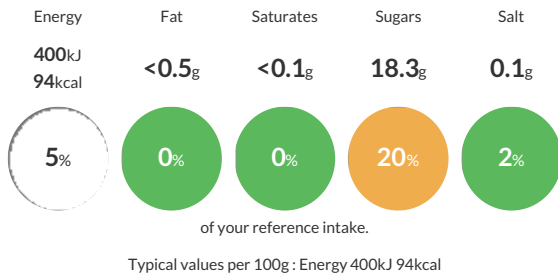

Traded Unit GTIN: - Internal GTIN: 5011668712018 Supplier: Central Supplies Suppliers Product Code: YOGALSFF150G

Reference Intake

Each 100g portion contains:

Nutritional Information

Typical Values	Per 100g
Energy	400kJ 94kCal
Carbohydrates	19.6g
of which sugars	18.3g
Fat	<0.5g
of which saturates	<0.1g
Fibre	0.5g
Protein	2.6g
Salt	0.1g