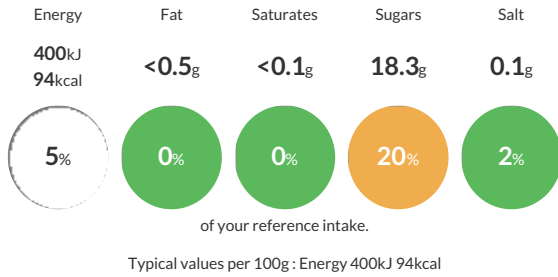

Traded Unit GTIN: - Internal GTIN: 5011668712018 Supplier: Central Supplies Suppliers Product Code: YOGALSF150G

Reference Intake

Each 100g portion contains:

Nutritional Information

Typical Values	Per 100g
Energy	400kJ 94kCal
Carbohydrates	19.6g
of which sugars	18.3g
Fat	<0.5g
of which saturates	<0.1g
Fibre	0.5g
Protein	2.6g
Salt	0.1g