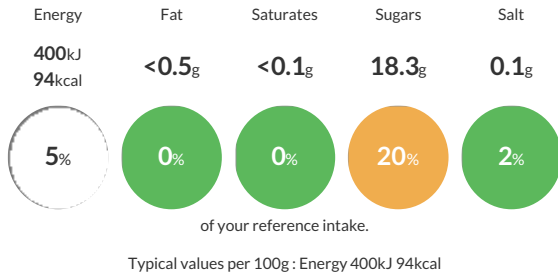

Traded Unit GTIN: - Internal GTIN: 5011668712018 Supplier: Central Supplies Suppliers Product Code: YOGALSF150G

Reference Intake

Each 100g portion contains:

Nutritional Information

Typical Values	Per 100g
Energy	400kJ 94kCal
Carbohydrates	19.6g
of which sugars	18.3g
Fat	<0.5g
of which saturates	<0.1g
Fibre	0.5g
Protein	2.6g
Salt	0.1g