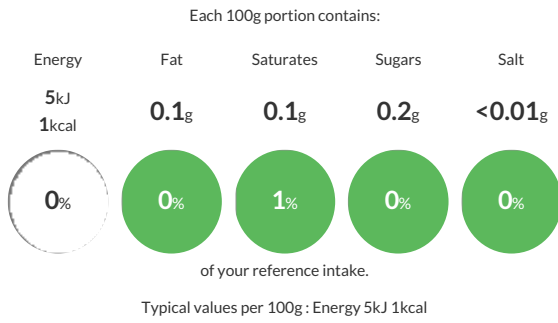

Nutritional Information

Typical Values	Per 100g
Energy	5kJ 1kCal
Carbohydrates	0.2g
of which sugars	0.2g
Fat	0.1g
of which saturates	0.1g
Fibre	0.1g
Protein	0.1g
Salt	<0.01g

Allergy Information

Key: **Contains** **May Contain**