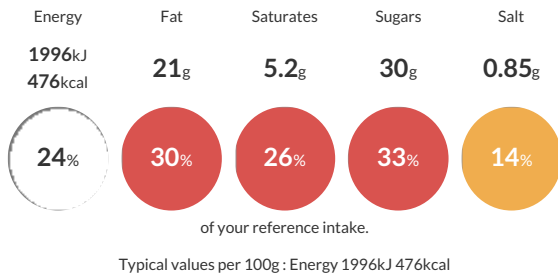

### Reference Intake

Each 100g portion contains:

### Nutritional Information

Typical Values	Per 100g
Energy	1996kJ 476kCal
Carbohydrates	63g
of which sugars	30g
Fat	21g
of which saturates	5.2g
Fibre	2.6g
Protein	6.2g
Salt	0.85g