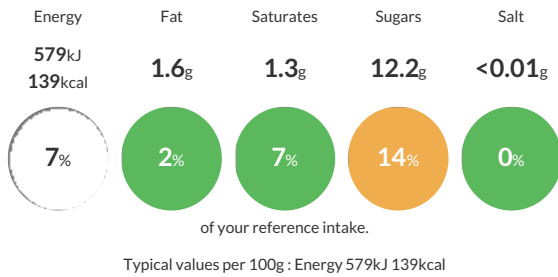

## Xin and Voltaire - Giselle- Cocktail Sorbet- 7.9% ABV 125ml (6 pack)

Short Product Name:

Giselle - Cocktail Sorbet 7.9% ABV

Mezcal, Champagne, Raspberry, Lime, Agave Syrup

Traded Unit GTIN: 15065010460123 Internal GTIN: 5065010460126 Supplier: Xin and Voltaire Ltd Suppliers Product Code: XV-SOR-GIS-125

### Reference Intake

Each 100g portion contains:

### Nutritional Information

Typical Values	Per 100g
Energy	579kJ 139kCal
Carbohydrates	13.9g
of which sugars	12.2g
Fat	1.6g
of which saturates	1.3g
Fibre	3g
Protein	0.7g
Salt	<0.01g