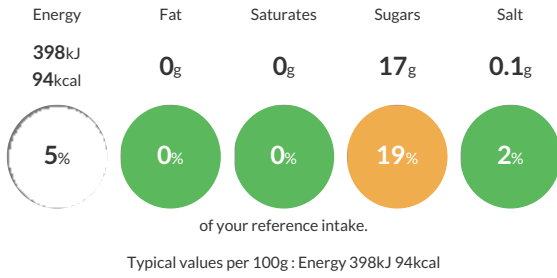

Each 100g portion contains:

Nutritional Information

Typical Values	Per 100g
Energy	398kJ 94kCal
Carbohydrates	17g
of which sugars	17g
Fat	0g
of which saturates	0g
Fibre	2.2g
Protein	4.5g
Salt	0.1g

Allergy Information