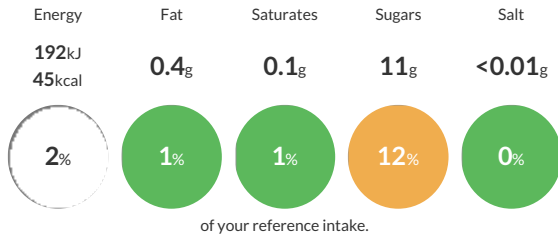

Supplier's Product Code :
Product Added :
Last Updated by Supplier :
erudus id :

141531
05 September 2014
11 December 2023
19b2276ea39e4147b26e4cfea9f78172

The information on the Erudus System has been supplied by the manufacturers of the products and, whilst the owners of the Erudus System take steps to ensure the information is regularly updated, they give no warranty and no guarantee that the information is accurate. Product information and ingredients may change, please always read product labels carefully in addition to using the information provided by Erudus One.

We do not accept liability for any inaccuracies or incorrect information contained on this site. Please visit <http://www.erudus.com/terms-and-conditions> for full terms and conditions.

Kulana Pure Apple Juice From Concentrate 1ltr

Apple Juice From Concentrate

Traded Unit GTIN: 05011064002515 Internal GTIN: 5011064001631 Supplier: P. Mulrine & Sons Suppliers Product Code: 141531

Reference Intake

Each 100ml portion contains:

Typical values per 100ml: Energy 192kJ 45kcal

Nutritional Information

Typical Values	Per 100ml
Energy	192kJ 45kCal
Carbohydrates	11g
of which sugars	11g
Fat	0.4g
of which saturates	0.1g
Fibre	<0.5g
Protein	<0.5g
Salt	<0.01g