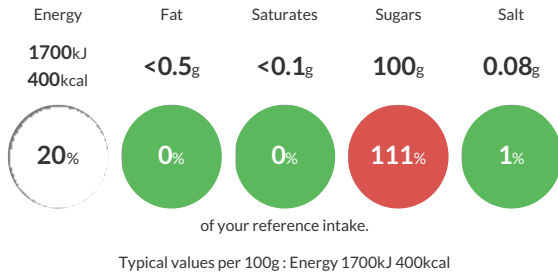

Traded Unit GTIN: **5010115131594** Internal GTIN: **5010115911622** Supplier: **Tate & Lyle Sugars** Suppliers Product Code: **413159**

Reference Intake

Each 100g portion contains:

Nutritional Information