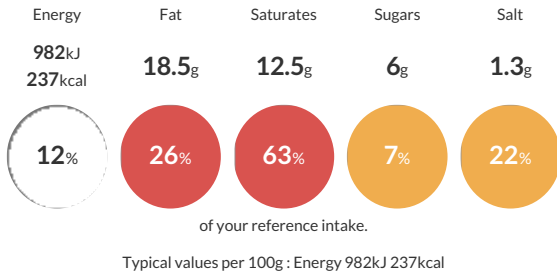

Supplier's Product Code :
Product Added :
Last Updated by Supplier :
erudus id :

437549
09 February 2024
09 February 2024
1d4c86d568df463da5f6463ddcf9f6a2

The information on the **Erudus System** has been supplied by the manufacturers of the products and, whilst the owners of the Erudus System take steps to ensure the information is regularly updated, they give no warranty and no guarantee that the information is accurate. Product information and ingredients may change, please always read product labels carefully in addition to using the information provided by Erudus One.

Laughing Cow Original 80p 1.4kg

Short Product Name:
Cheese Spread

Cheese Spread

Traded Unit GTIN: **3073781000368** Internal GTIN: **3073781000368** Supplier : **Bel UK Ltd** Suppliers Product Code: **437549**

Reference Intake

Each 100g portion contains:

Nutritional Information

Typical Values	Per 100g
Energy	982kJ 237kCal
Carbohydrates	6g
of which sugars	6g
Fat	18.5g
of which saturates	12.5g
Fibre	-g
Protein	11.5g
Salt	1.3g