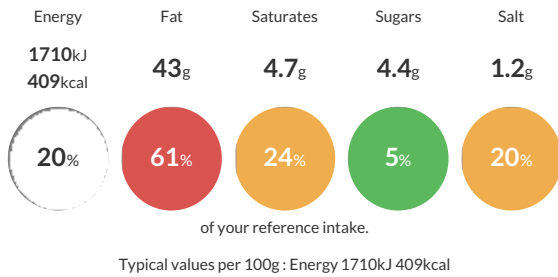

Reference Intake

Each 100g portion contains:

Nutritional Information

Typical Values	Per 100g
Energy	1710kJ 409kCal
Carbohydrates	4.4g
of which sugars	4.4g
Fat	43g
of which saturates	4.7g
Fibre	1.6g
Protein	1.3g
Salt	1.2g