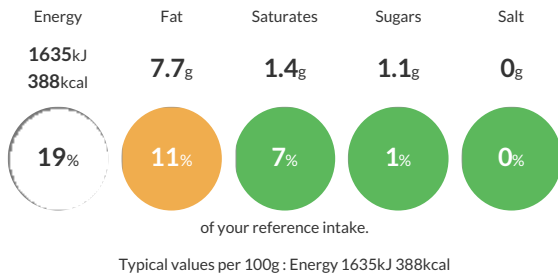

### Reference Intake

Each 100g portion contains:

### Nutritional Information

Typical Values	Per 100g
Energy	1635kJ 388kCal
Carbohydrates	62.3g
of which sugars	1.1g
Fat	7.7g
of which saturates	1.4g
Fibre	10.6g
Protein	12.1g
Salt	0g