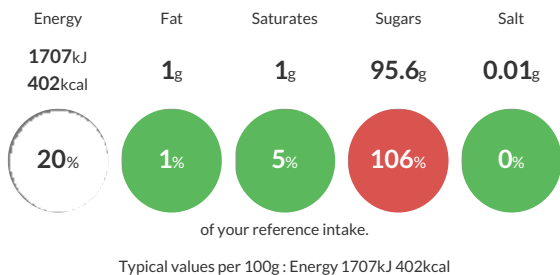

Supplier's Product Code :
Product Added :
Last Updated by Supplier :
erudus id :

12357472
06 November 2024
06 November 2024
1f782818cace4517af5541369a5bf141

The information on the Erudus System has been supplied by the manufacturers of the products and, whilst the owners of the Erudus System take steps to ensure the information is regularly updated, they give no warranty and no guarantee that the information is accurate. Product information and ingredients may change, please always read product labels carefully in addition to using the information provided by Erudus One.

POLO Tube 32x34.0g

Short Product Name:
Pressed Mints

Pressed mints

Traded Unit GTIN: 07613036339452 Internal GTIN: 50189779 Supplier: Nestle UK Suppliers Product Code: 12357472

Reference Intake

Each 100g portion contains:

Nutritional Information

Typical Values	Per 100g
Energy	1707kJ 402kCal
Carbohydrates	98.1g
of which sugars	95.6g
Fat	1g
of which saturates	1g
Fibre	0g
Protein	<0.5g
Salt	0.01g