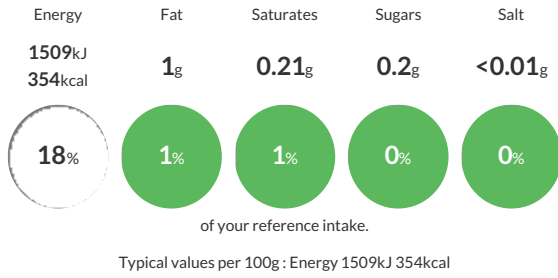

### Reference Intake

Each 100g portion contains:

### Nutritional Information

Typical Values	Per 100g
Energy	1509kJ 354kCal
Carbohydrates	85g
of which sugars	0.2g
Fat	1g
of which saturates	0.21g
Fibre	-g
Protein	6.4g
Salt	<0.01g