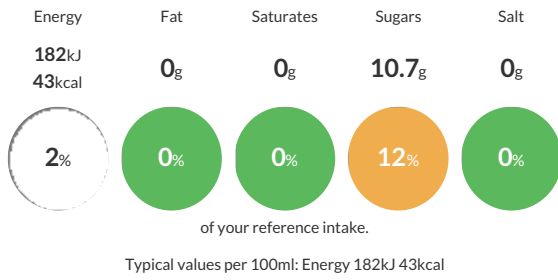

We do not accept liability for any inaccuracies or incorrect information contained on this site. Please visit <http://www.erudus.com/terms-and-conditions> for full terms and conditions.

Coca-Cola Cherry 330ml x24

Nutritional Information

Typical Values	Per 100ml
Energy	182kJ 43kCal
Carbohydrates	10.7g
of which sugars	10.7g
Fat	0g
of which saturates	0g
Fibre	-g
Protein	0g
Salt	0g

Allergy Information

Key: Contains May Contain