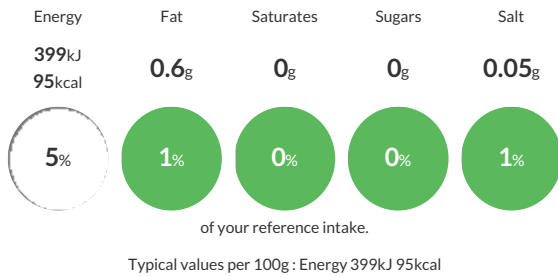

Reference Intake

Each 100g portion contains:

Nutritional Information

Typical Values	Per 100g
Energy	399kJ 95kCal
Carbohydrates	11g
of which sugars	0g
Fat	0.6g
of which saturates	0g
Fibre	8.1g
Protein	7g
Salt	0.05g