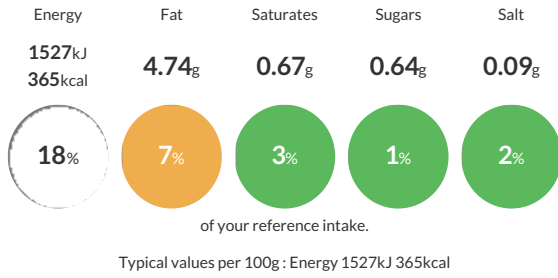

Nutritional Information

Typical Values	Per 100g
Energy	1527kJ 365kCal
Carbohydrates	74.26g
of which sugars	0.64g
Fat	4.74g
of which saturates	0.67g
Fibre	7.3g
Protein	9.4g
Salt	0.09g

Allergy Information