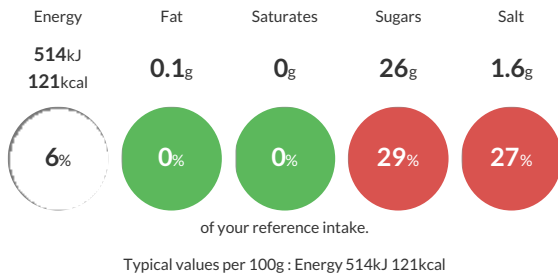

Reference Intake

Each 100g portion contains:

Nutritional Information

Typical Values	Per 100g
Energy	514kJ 121kCal
Carbohydrates	28.1g
of which sugars	26g
Fat	0.1g
of which saturates	0g
Fibre	-g
Protein	0.2g
Salt	1.6g