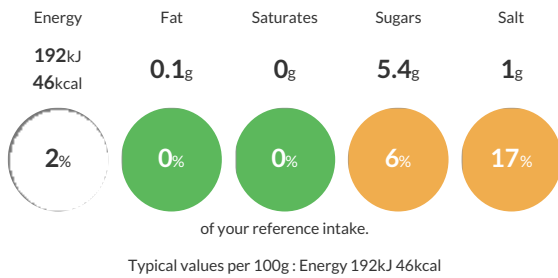

Nutritional Information

Typical Values	Per 100g
Energy	192kJ 46kCal
Carbohydrates	7.3g
of which sugars	5.4g
Fat	0.1g
of which saturates	0g
Fibre	1.9g
Protein	2.5g
Salt	1g

Allergy Information

Key: Contains May Contain