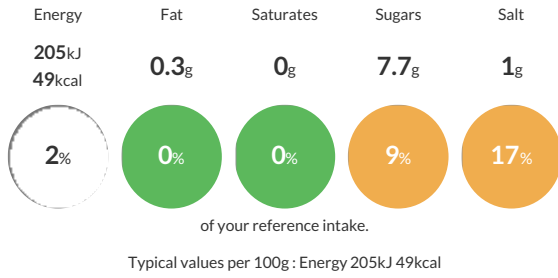

### Reference Intake

Each 100g portion contains:

### Nutritional Information

| Typical Values     | Per 100g        |
|--------------------|-----------------|
| Energy             | 205kJ<br>49kCal |
| Carbohydrates      | 9.4g            |
| of which sugars    | 7.7g            |
| Fat                | 0.3g            |
| of which saturates | 0g              |
| Fibre              | 2.6g            |
| Protein            | 2.3g            |
| Salt               | 1g              |