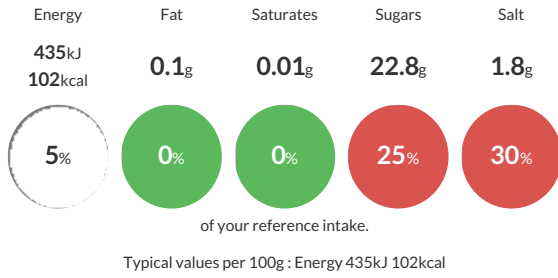

Nutritional Information

Typical Values	Per 100g
Energy	435kJ 102kCal
Carbohydrates	23.2g
of which sugars	22.8g
Fat	0.1g
of which saturates	0.01g
Fibre	-g
Protein	1.2g
Salt	1.8g

Allergy Information

Key: Contains May Contain