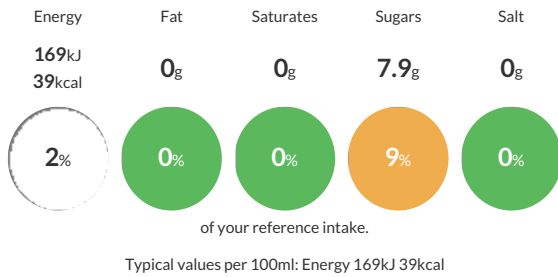

### Reference Intake

Each 100ml portion contains: