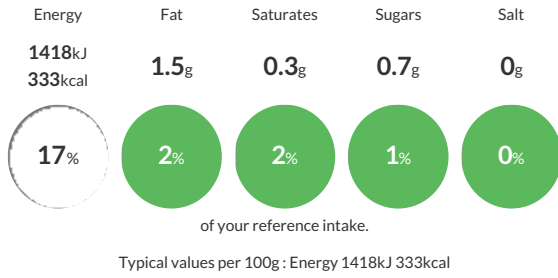

Reference Intake

Each 100g portion contains:

Nutritional Information

Typical Values	Per 100g
Energy	1418kJ 333kCal
Carbohydrates	77g
of which sugars	0.7g
Fat	1.5g
of which saturates	0.3g
Fibre	3g
Protein	7.7g
Salt	0g