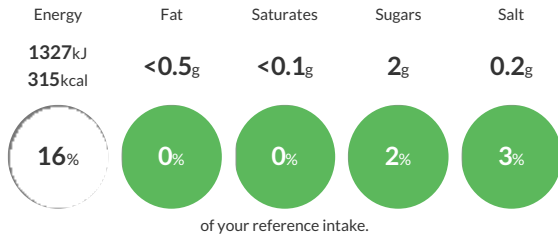

Reference Intake

Each 100ml portion contains:

Typical values per 100ml: Energy 1327kJ 315kcal

Nutritional Information

Typical Values	Per 100ml
Energy	1327kJ 315kCal
Carbohydrates	47g
of which sugars	2g
Fat	<0.5g
of which saturates	<0.1g
Fibre	20g
Protein	14.6g
Salt	0.2g