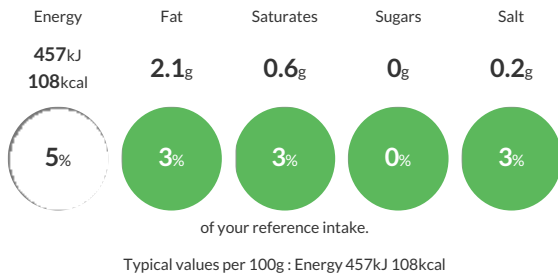

Reference Intake

Each 100g portion contains:

Nutritional Information

Typical Values	Per 100g
Energy	457kJ 108kCal
Carbohydrates	0g
of which sugars	0g
Fat	2.1g
of which saturates	0.6g
Fibre	1.2g
Protein	22g
Salt	0.2g