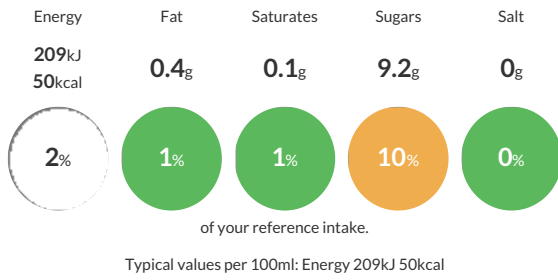

We do not accept liability for any inaccuracies or incorrect information contained on this site. Please visit <http://www.erudus.com/terms-and-conditions> for full terms and conditions.

Cherry Poppins 30 x 140g

Short Product Name:
Cherry Poppins

30 x 140g frozen smoothie pouches.

Traded Unit GTIN: 5060280584824 Internal GTIN: Supplier: Love Struck Suppliers Product Code: 5060

Reference Intake

Each 100ml portion contains: