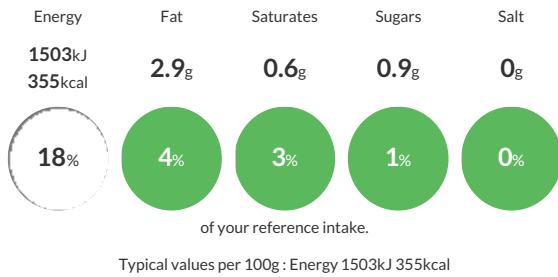

Reference Intake

Each 100g portion contains:

Nutritional Information

Typical Values	Per 100g
Energy	1503kJ 355kCal
Carbohydrates	73.1g
of which sugars	0.9g
Fat	2.9g
of which saturates	0.6g
Fibre	3.8g
Protein	7.2g
Salt	0g