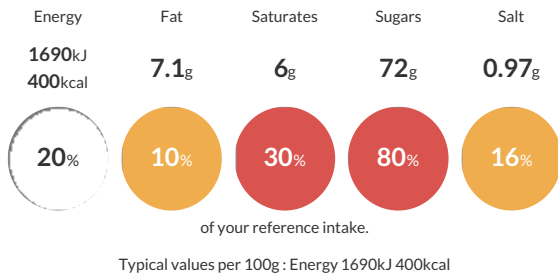

### Reference Intake

Each 100g portion contains:

### Nutritional Information

Typical Values	Per 100g
Energy	1690kJ 400kCal
Carbohydrates	79g
of which sugars	72g
Fat	7.1g
of which saturates	6g
Fibre	1.2g
Protein	3.7g
Salt	0.97g