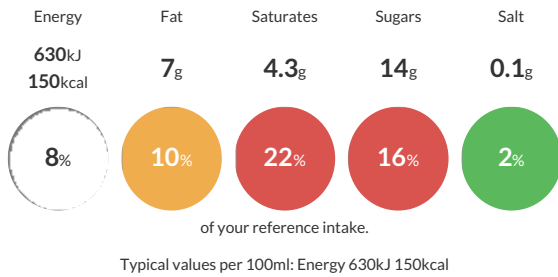

Reference Intake

Each 100ml portion contains:

Nutritional Information

Typical Values	Per 100ml
Energy	630kJ 150kCal
Carbohydrates	17.8g
of which sugars	14g
Fat	7g
of which saturates	4.3g
Fibre	0.1g
Protein	3.2g
Salt	0.1g