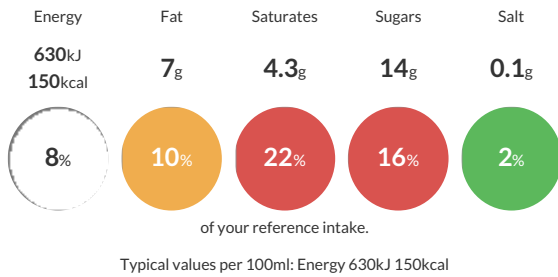

### Reference Intake

Each 100ml portion contains:

### Nutritional Information

Typical Values	Per 100ml
Energy	630kJ 150kCal
Carbohydrates	17.8g
of which sugars	14g
Fat	7g
of which saturates	4.3g
Fibre	0.1g
Protein	3.2g
Salt	0.1g