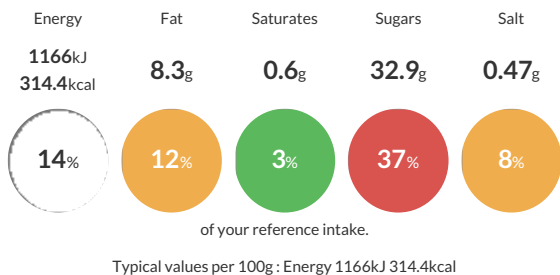

Supplier's Product Code :
Product Added :
Last Updated by Supplier :
erudus id :

FBHUF12
23 August 2024
23 August 2024
2fa281eb0b7744caa790b13c55da81bf

The information on the Erudus System has been supplied by the manufacturers of the products and, whilst the owners of the Erudus System take steps to ensure the information is regularly updated, they give no warranty and no guarantee that the information is accurate. Product information and ingredients may change, please always read product labels carefully in addition to using the information provided by Erudus One.

BLUEBERRY & VANILLA LITTLE LOAF CAKE (RTA)

Short Product Name:

BLUEBERRY & VANILLA LITTLE LOAF CAKE

Frozen, fully baked, sweet cake including Blueberry pieces and sugar nib topping.

Traded Unit GTIN: 5032633180120 Internal GTIN: Supplier: Speciality Breads Ltd Suppliers Product Code: FBHUF12

Reference Intake

Each 100g portion contains:

Nutritional Information

Typical Values	Per 100g
Energy	1166kJ 314.4kCal
Carbohydrates	56g
of which sugars	32.9g
Fat	8.3g
of which saturates	0.6g
Fibre	1.7g
Protein	3.5g
Salt	0.47g