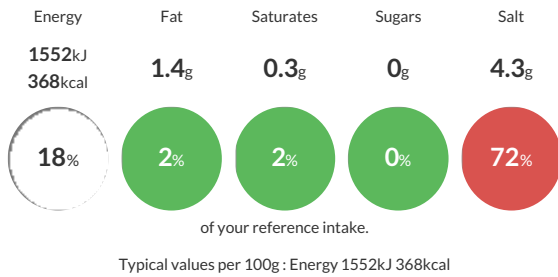

Supplier's Product Code :
Product Added :
Last Updated by Supplier :
erudus id :

11053
13 November 2024
13 November 2024
3026a95dc0a2477396c45a059269cbd0

The information on the Erudus System has been supplied by the manufacturers of the products and, whilst the owners of the Erudus System take steps to ensure the information is regularly updated, they give no warranty and no guarantee that the information is accurate. Product information and ingredients may change, please always read product labels carefully in addition to using the information provided by Erudus One.

We do not accept liability for any inaccuracies or incorrect information contained on this site. Please visit <http://www.erudus.com/terms-and-conditions> for full terms and conditions.

Brakes 6" Extra Large Plain Puppodums

Short Product Name:

6" Extra Large Plain Puppodums

N/A

Traded Unit GTIN: 5024333202721 Internal GTIN: Supplier: Brake Bros Ltd Suppliers Product Code: 11053

Reference Intake

Each 100g portion contains:

Nutritional Information

Typical Values	Per 100g
Energy	1552kJ 368kCal
Carbohydrates	58g
of which sugars	0g
Fat	1.4g
of which saturates	0.3g
Fibre	19g
Protein	21g
Salt	4.3g