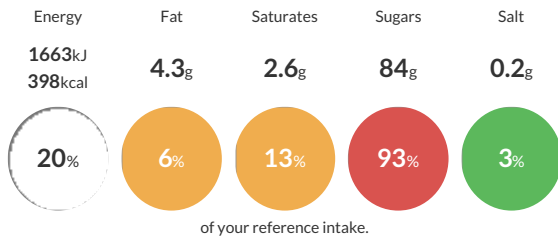

Short Product Name:

Raspberry Eton Mess Meringue Clouds

A hand-crafted, Swiss style, meringue mountain, as light as a cloud, flavoured with finest white chocolate & raspberries. Crispy on the outside with a melting middle. The perfect base for blissful desserts as deliciously light or indulgent as you wish. Natural flavours and colours, gluten free and 100% British.

Traded Unit GTIN: **5060314324969** Internal GTIN: Supplier : **Flower & White** Suppliers Product Code : **1003**

Reference Intake

Each 100g portion contains:

Typical values per 100g : Energy 1663kJ 398kcal